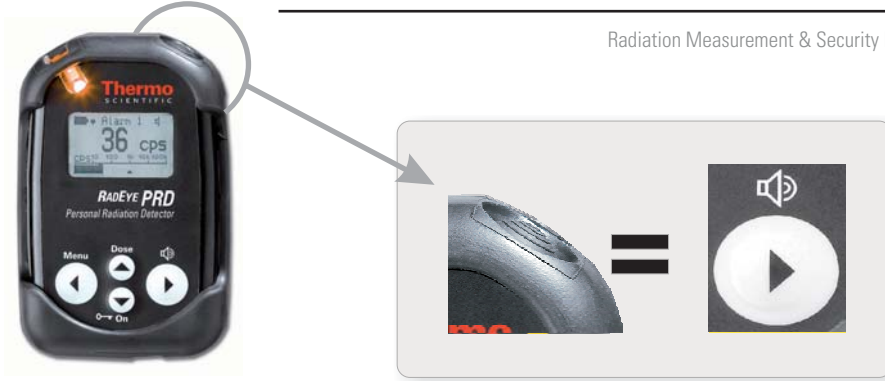

	Function	Button	Press
ON/OFF	Power up		1 x long
	Power down		3 x short
Key	Activate key lock		1 x long
	Deactivate key lock		
	Current dose rate		1 x short
	Accumulated dose		2 x short
	Display illumination		1 x short

Function Button Press

	Activate finder mode		2 x short
	Deactivate finder mode		2 x short

ALARM 1	⇔	BALANCED	Natural Radiation
ALARM 1	⇔	Low Eng.	Artificial Radiation
ALARM 1	⇔	High Eng.	

	Button	Press	RadEye PRD reaction
BALANCED		1 x short	
Low Eng. High Eng.		1 x short	VIBRATION